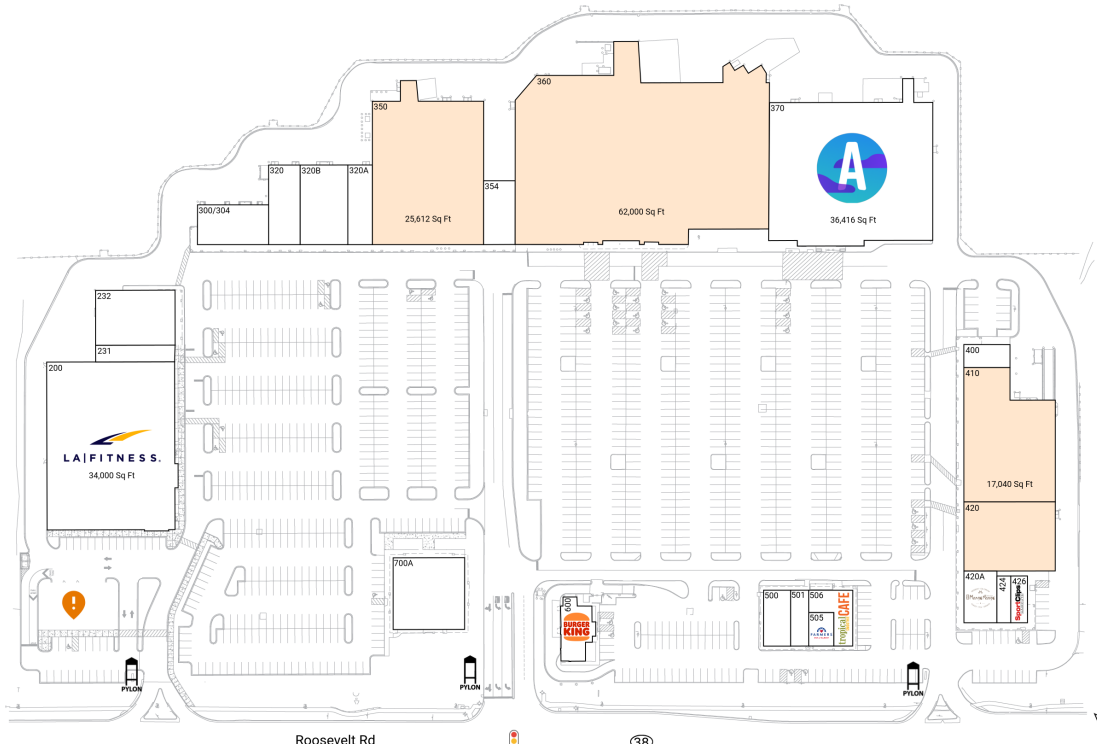

High Point Centre

401-581 East Roosevelt Road | Lombard, IL 60148

DuPage County Chicago-Naperville-Elgin, IL-IN 240,345 Sq Ft

41.8592, -88.0050

Available Spaces

350	25,612 Sq Ft	360°	410	17,040 Sq Ft	360°
360	62,000 Sq Ft	360°	420	9,965 Sq Ft	360°

Current Tenants

Space size listed in square feet

200	LA Fitness	34,000
231	ST Fine Jewelers	2,800
232	Niswa Fashion	5,866
300/304	Seoul Bites Korean BBQ	4,400
320	Coco Melt	3,974
320A	Hello Shawarma	3,000
320B	Souq Market	6,000
354	Holy Buckets Halal Chicken	3,200
370	Altitude Trampoline Parks	36,416
400	Cafe Bethak	1,590
420A	Mango Mango Dessert	2,996
424	Klassy Lashes & Threading	900
426	Sport Clips	1,060
500	Sufra	2,380
501	Chi Tea	1,593
505	Farmers Insurance	1,318
506	Tropical Smoothie Cafe	2,549
600	Burger King	3,670
700A	Ace Dental Center	8,016

This site plan is for illustrative and information purposes only, showing the general layout of the shopping center; and is not a legal survey. Brixmor makes no representation or warranty that the shopping center is exactly as depicted as site conditions and tenant mix are subject to change over time. 4150